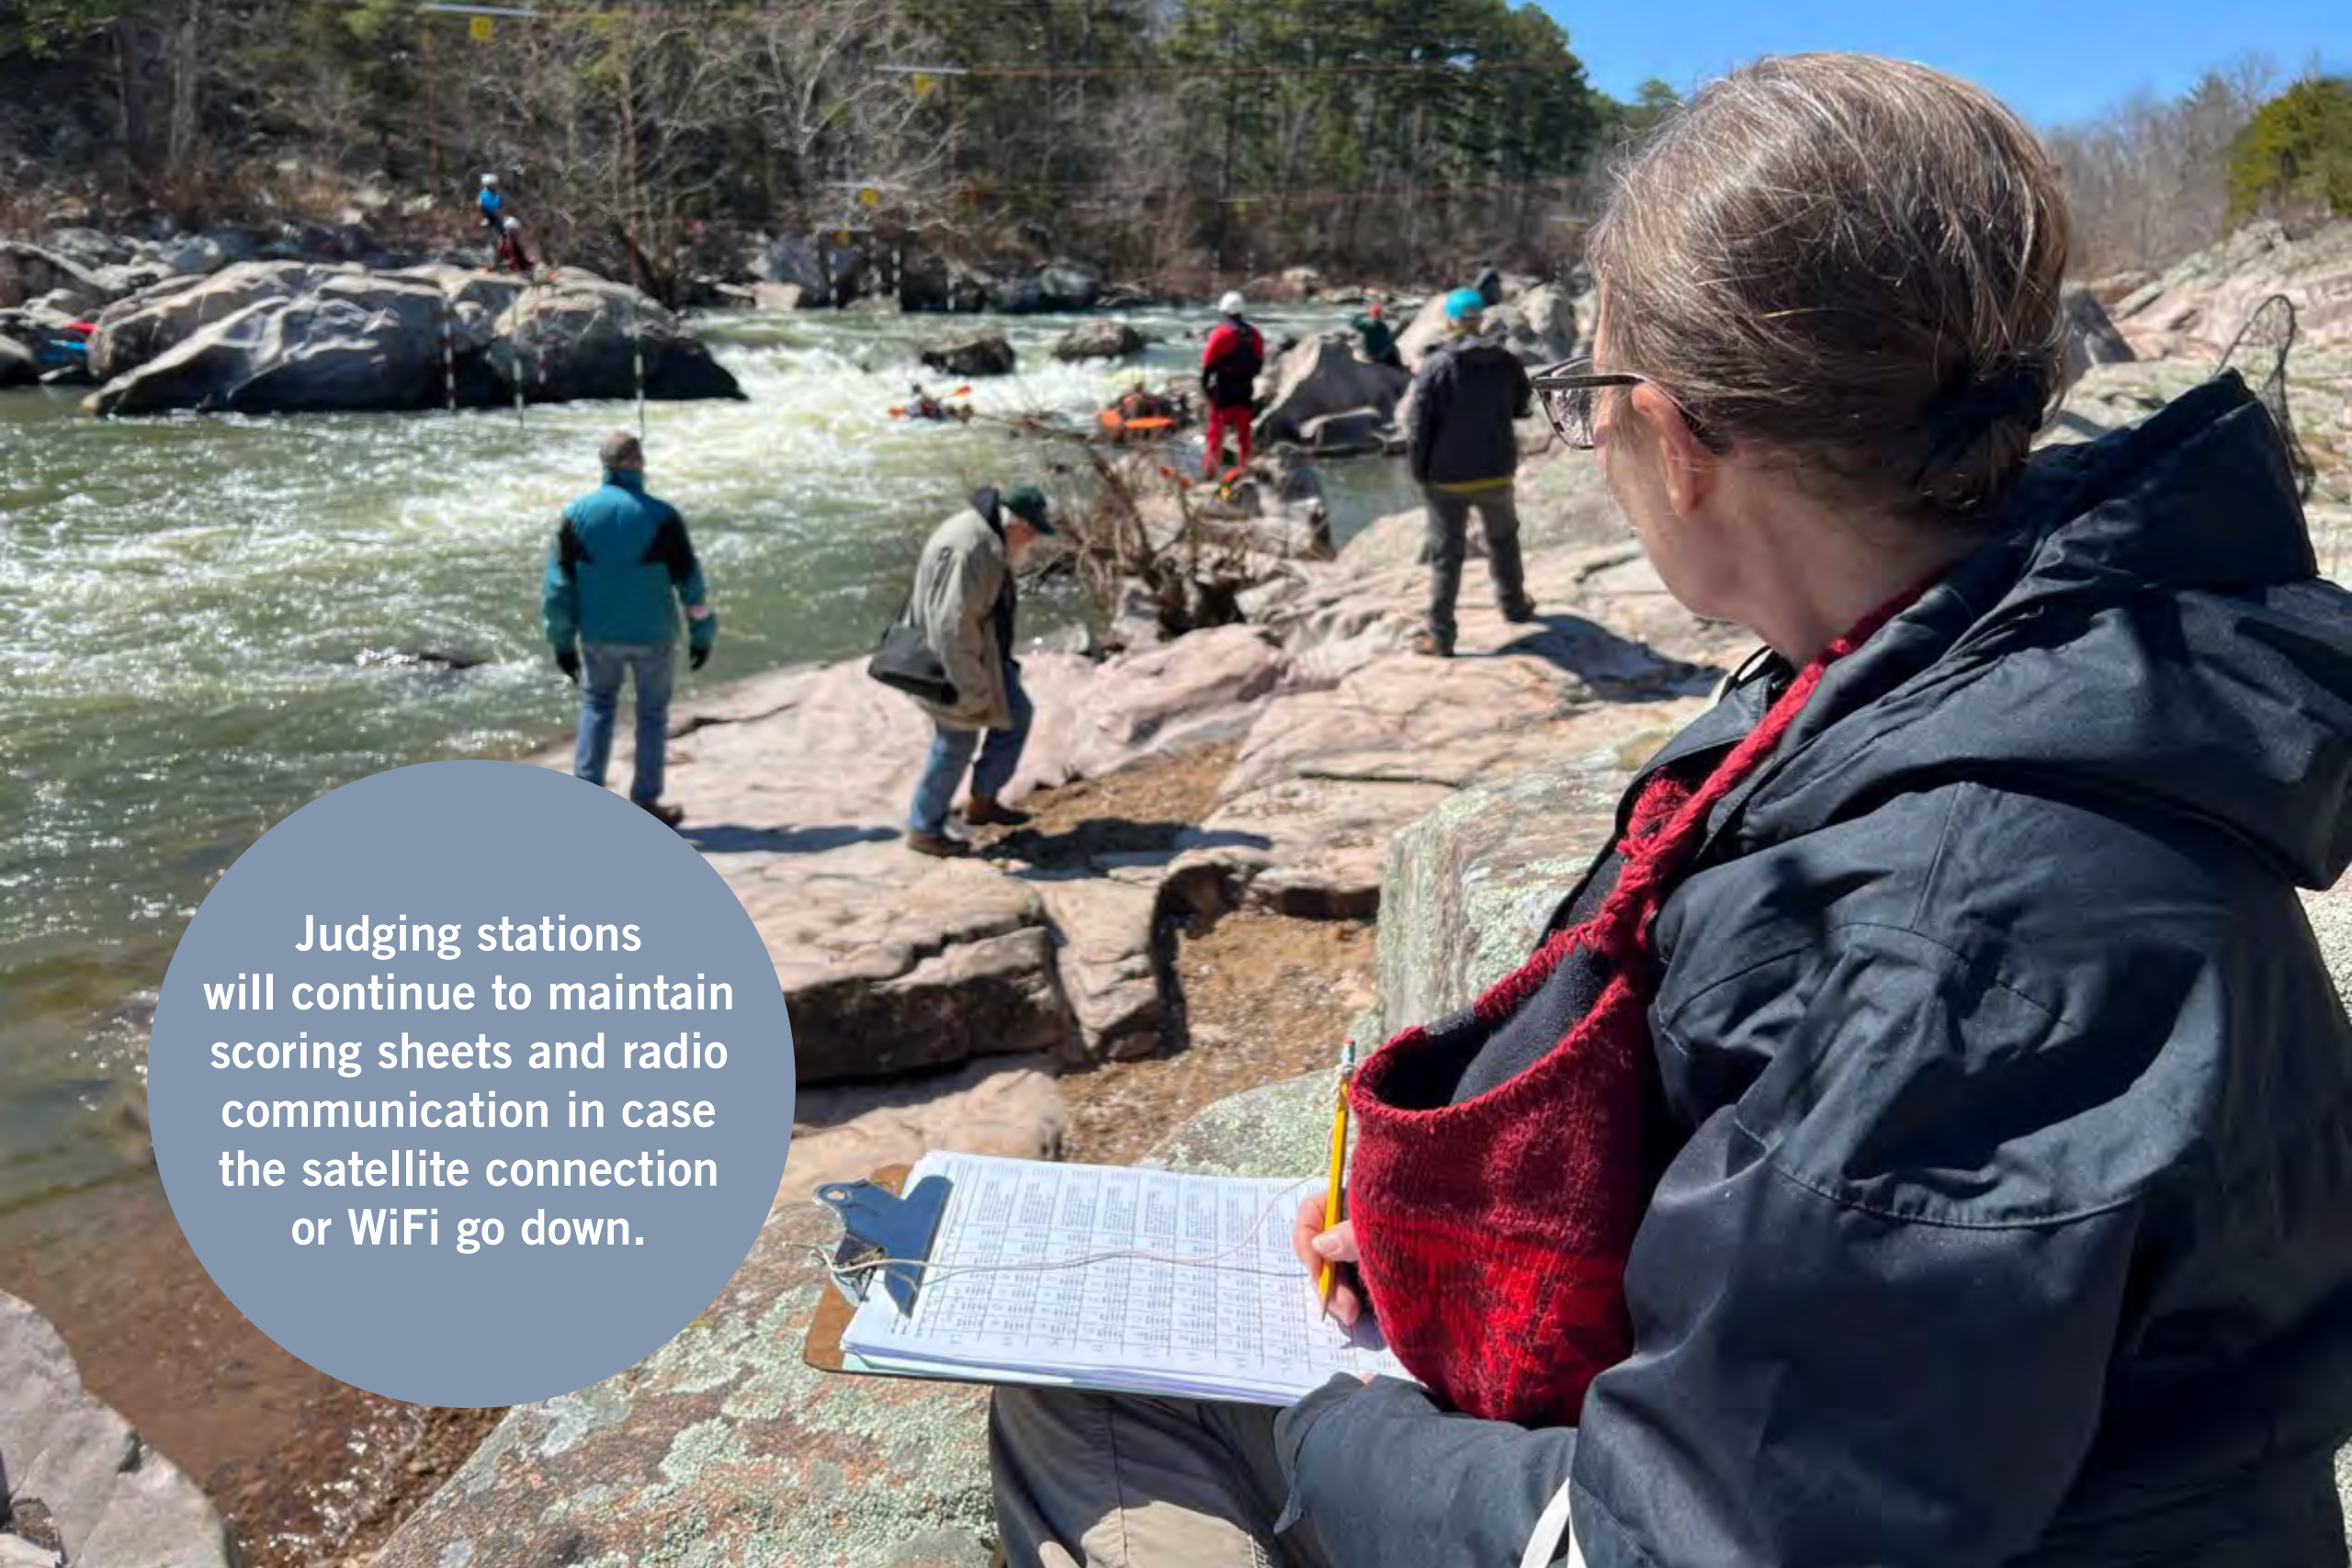

Judging stations will continue to maintain scoring sheets and radio communication in case the satellite connection or WiFi go down.