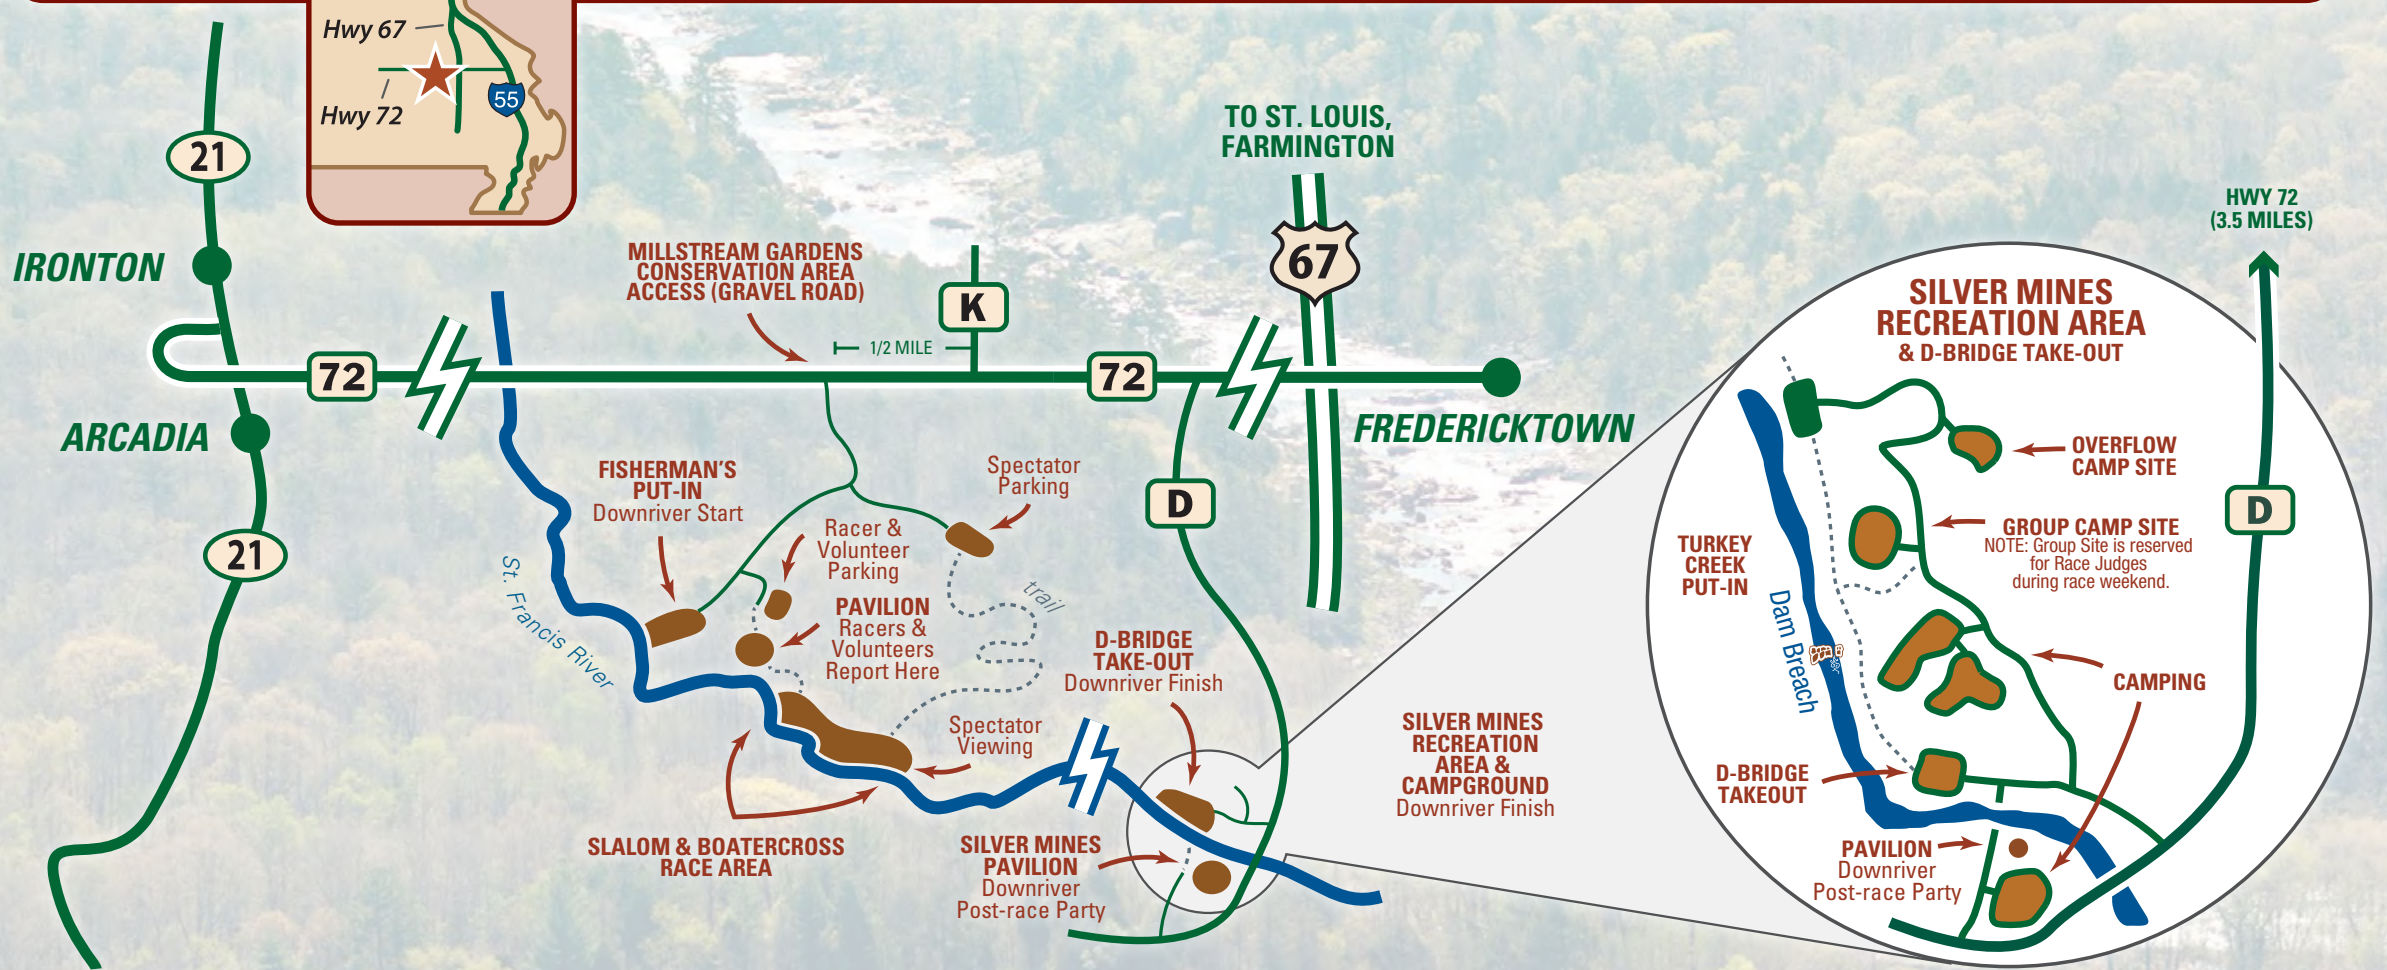

Missouri Whitewater Championships Site Map (not to scale)