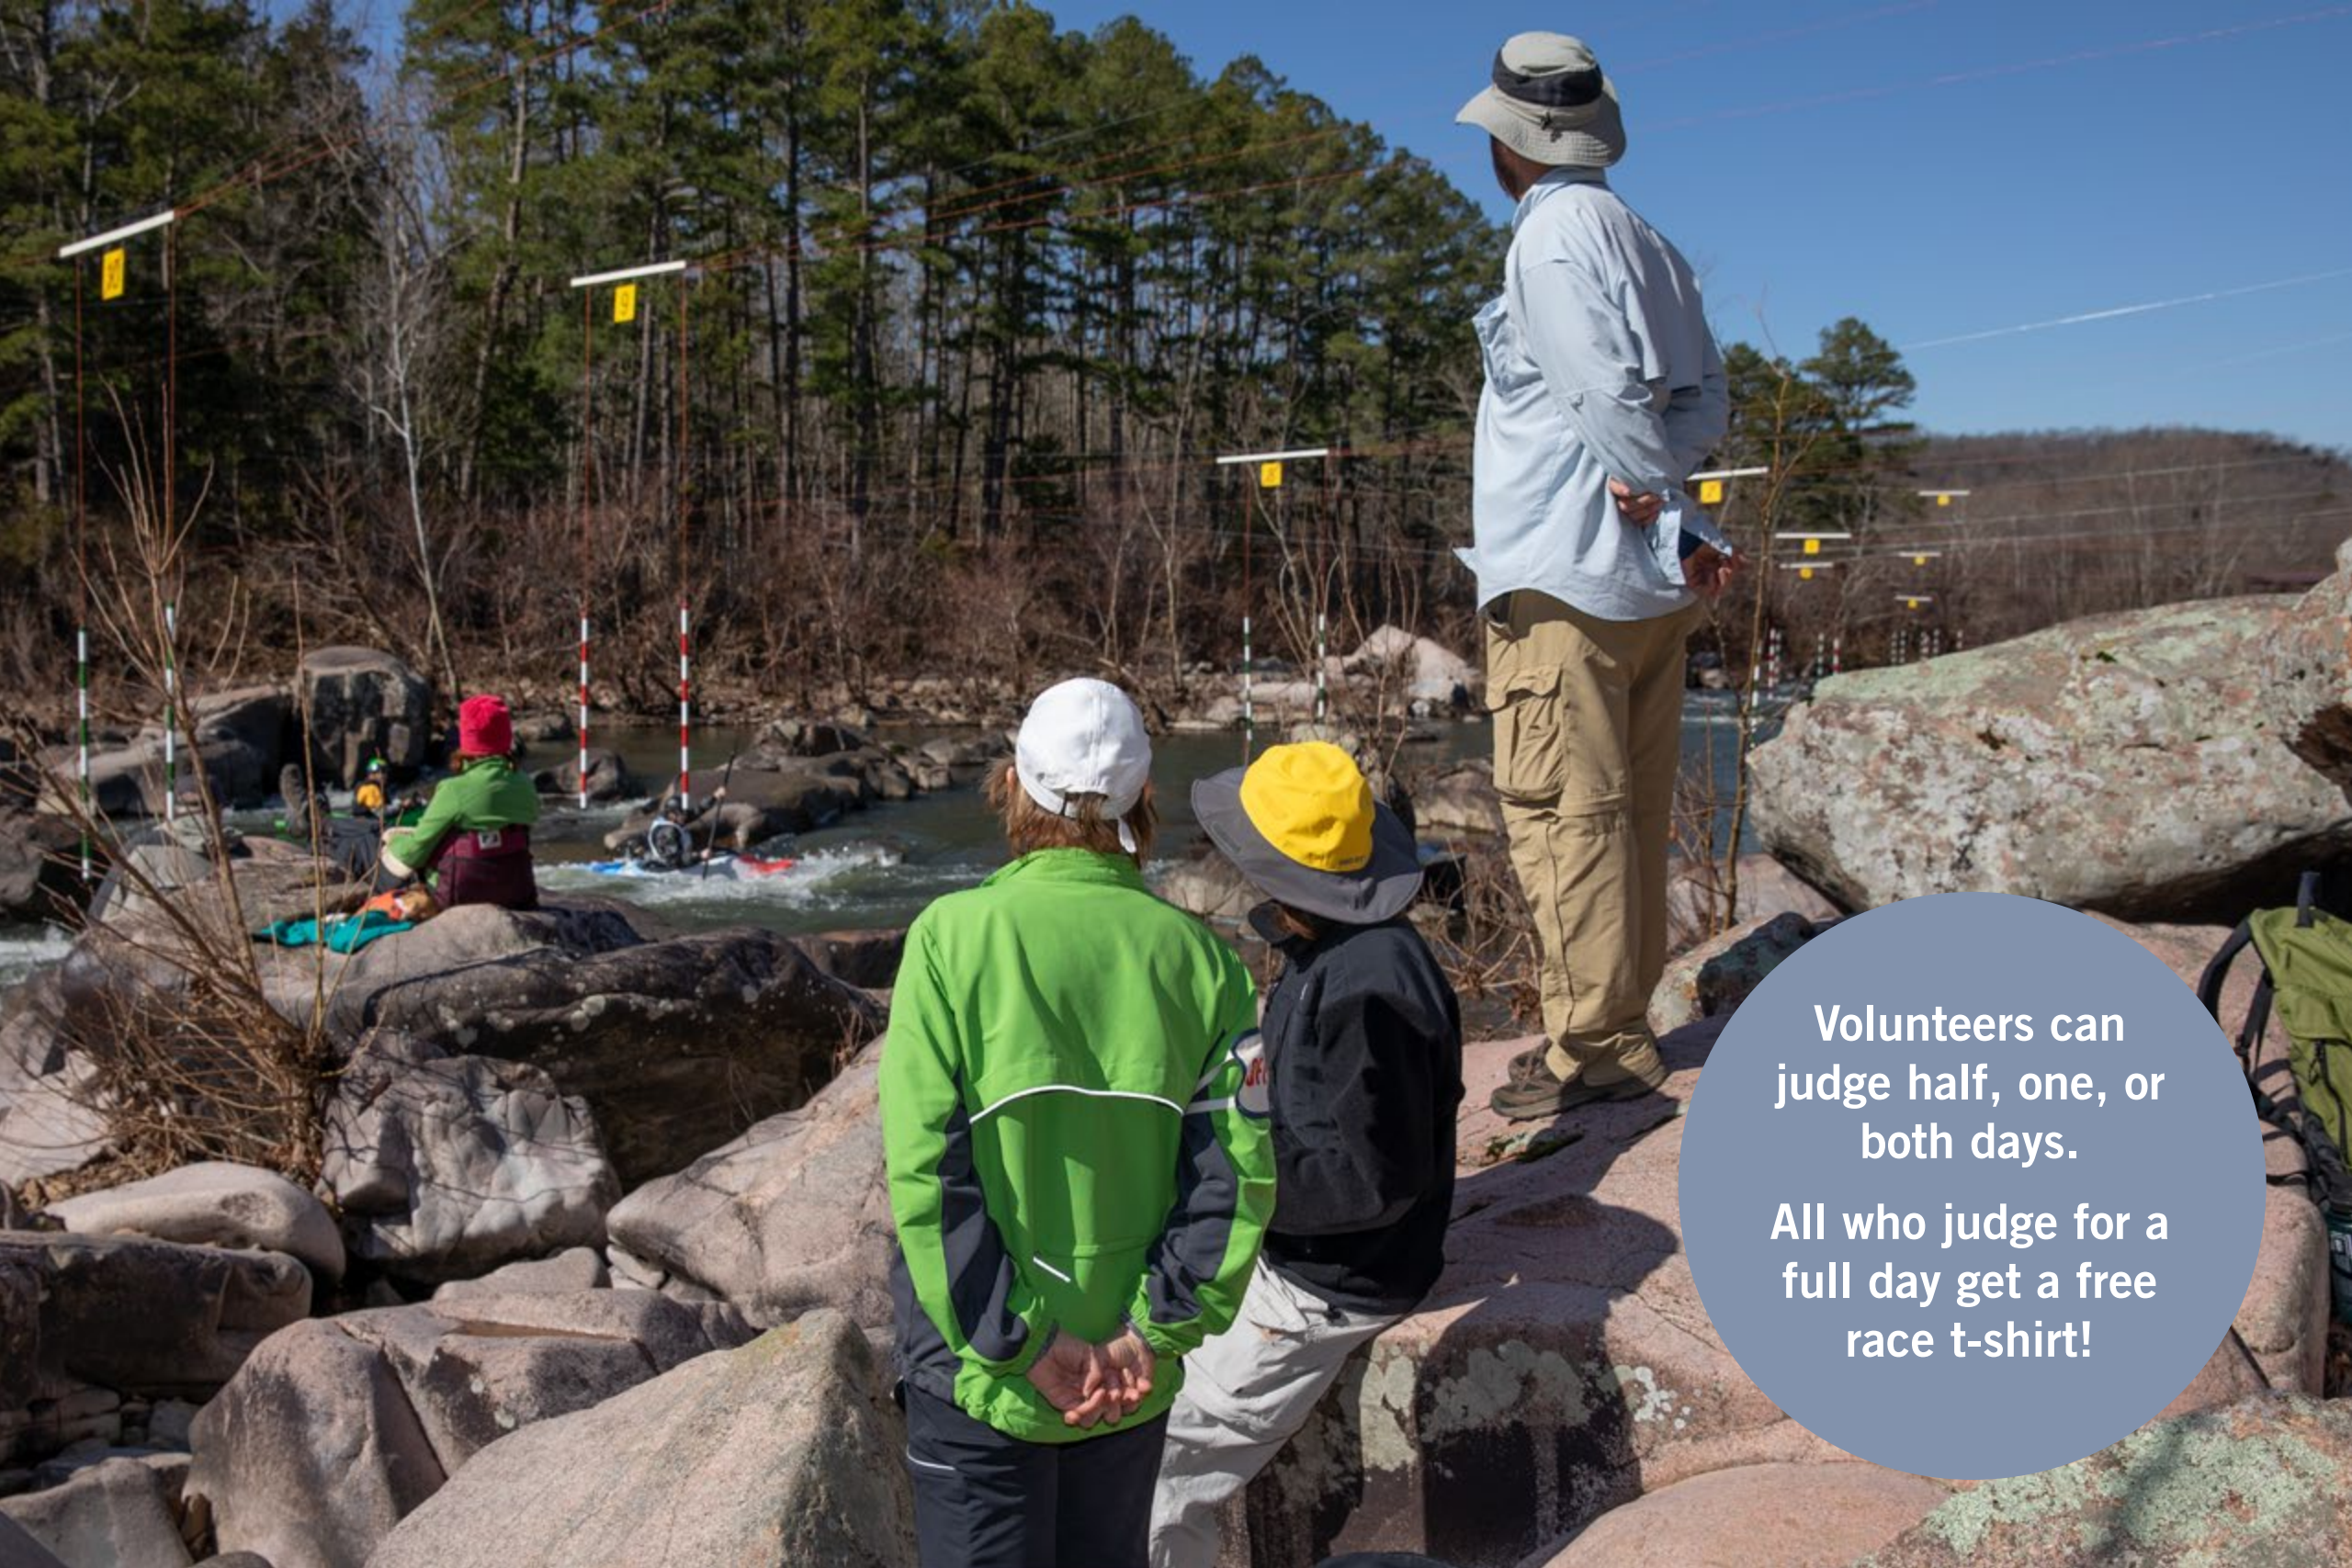

Saturday, March 16
Sunday, March 17

**WE NEED
VOLUNTEER
RACE
JUDGES!**

Whitewater Slalom:
Kayak, canoe and SUP
(stand up paddleboard)
paddlers try to negotiate
through approx. 20 sets of
green and red gates as
fast as they can without
touching or missing
any gates

Slalom Race Judge:

Observe and accurately record whitewater paddlers as they negotiate the race course

**Four Judging
Stations:**

Each station is responsible for 4–7 gates. After racer negotiates station's gates, judges call results in

Scoring tent is where racer's times are recorded and added to gate touches/misses that judges call in

**Volunteers can
judge half, one, or
both days.**

**All who judge for a
full day get a free
race t-shirt!**