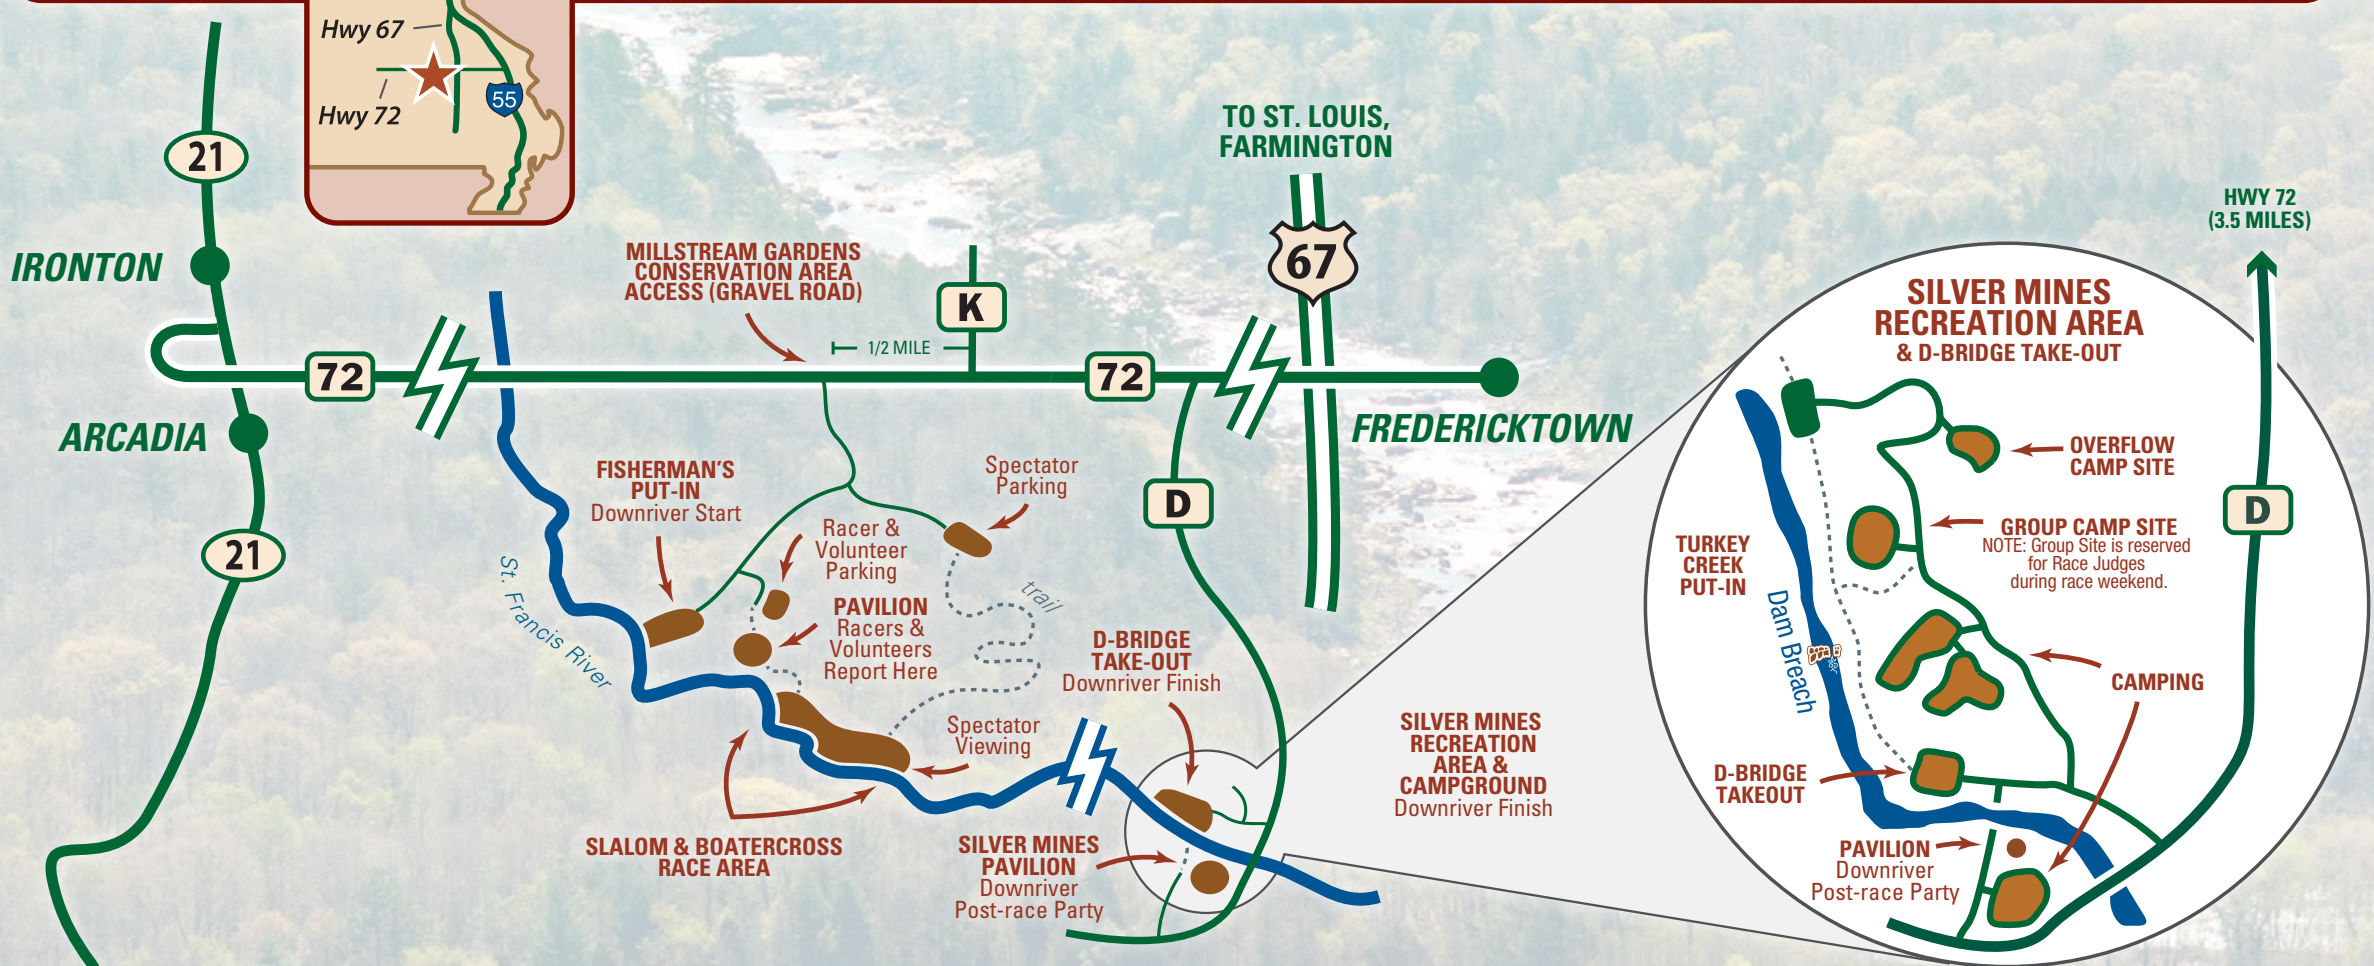

Saturday, March 16
Sunday, March 17

**WE NEED
VOLUNTEER
RACE
JUDGES!**

Whitewater Slalom:
Kayak, canoe and SUP
(stand up paddleboard)
paddlers try to negotiate
through approx. 20 sets of
green and red gates as
fast as they can without
touching or missing
any gates

Scoring tent is where racer's times are recorded and added to gate touches/misses that judges call in

**Volunteers can
judge half, one, or
both days.**

**All who judge for a
full day get a free
race t-shirt!**

First time judges are paired up with more experienced judges at each of the 4 judging stations

Judges
rotate to take
breaks.

Free camping nearby
at Silver Mines
Recreation Area
group site

Missouri Whitewater Championships Site Map (not to scale)